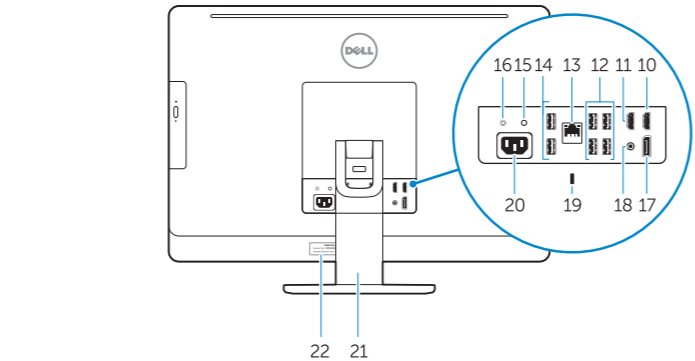

## Features

功能部件 | 功能 | 外觀 | 기능

1. Microphones
2. Camera privacy latch
3. Camera
4. Camera-status light
5. Optical drive
6. On Screen Display (OSD) buttons
7. Hard-drive activity light
8. Power button/Power light
9. Stereo speakers
10. HDMI-out connector
11. HDMI-in connector
12. USB 3.0 connectors
13. Network connector
14. USB 2.0 connectors
15. Power-diagnostic button
16. Power-diagnostic light
17. DisplayPort-out connector
18. Audio-out connector
19. Security lock slot
20. Power-cable connector
21. Stand
22. Service tag
23. Headset connector
24. USB 3.0 connectors
25. Memory card reader